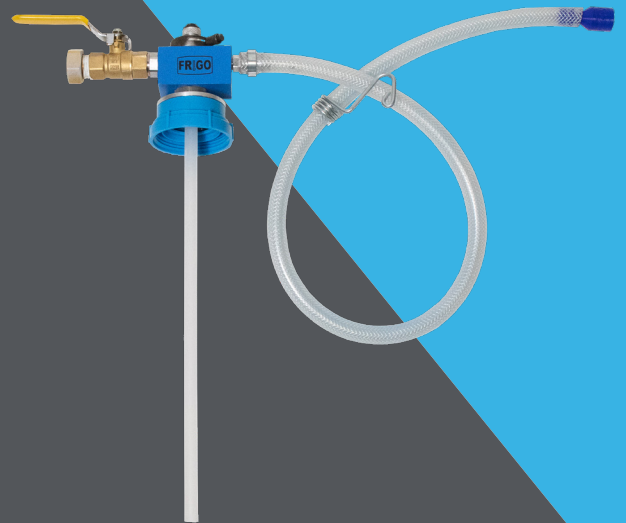

FRIGO AUTO-DOSE™

The FRIGO Auto-Dose takes the guesswork out of our FRIGO squeegee bucket solution product - effectively ridding your site of frozen squeegee buckets during the winter months. Attach a garden hose, set the dial based on the coldest forecasted temperature, and then dispense your solution.

When used with the CAF FRIGO App (www.mycaf.com/FRIGO), this revolutionary auto dispensing system will keep your squeegee buckets usable, even in freezing temperatures - saving you time and money.

BEFORE

AFTER

ADVANTAGES

- Effective freeze protection down to -3°F
- Reduces labor and optimizes chemical use.
- Easy to Use: Set dial to lowest forecasted temperature & dispense.
- Minimize contact with undiluted chemicals.
- 6 dilution levels. Use only what you need.

PRODUCT INFO

- Weight: 3.2 lbs
- Case: 12
- Item Number: FGOAD
- UPC Number: 850487003915

Use with FRIGO® Winter Additive, ORUS or ORUS Tabs

**HAVE QUESTIONS? NEED TRAINING?
WE'RE HERE TO HELP!**

Visit www.mycaf.com for additional product information, SDS, training materials, product videos and more.