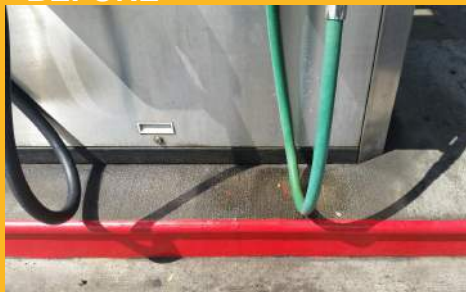

BOOST HD

STAIN ELIMINATOR

PRODUCT INFORMATION

BEFORE

AFTER

BOOST HD™ Stain Eliminator lifts away diesel drips, beverage spills, and garbage stains from the surface of concrete. The BOOST HD™ process can be used as a pretreatment for EXIMO™ waterless concrete cleaner to jump-start your routine cleaning. The BOOST HD™ solution removes stain buildup in just 30 minutes - simply apply BOOST HD™ solution to the work area, place BOOST HD™ Absorbent Pad, wait 30 minutes, and lift stains away - no scrubbing required!